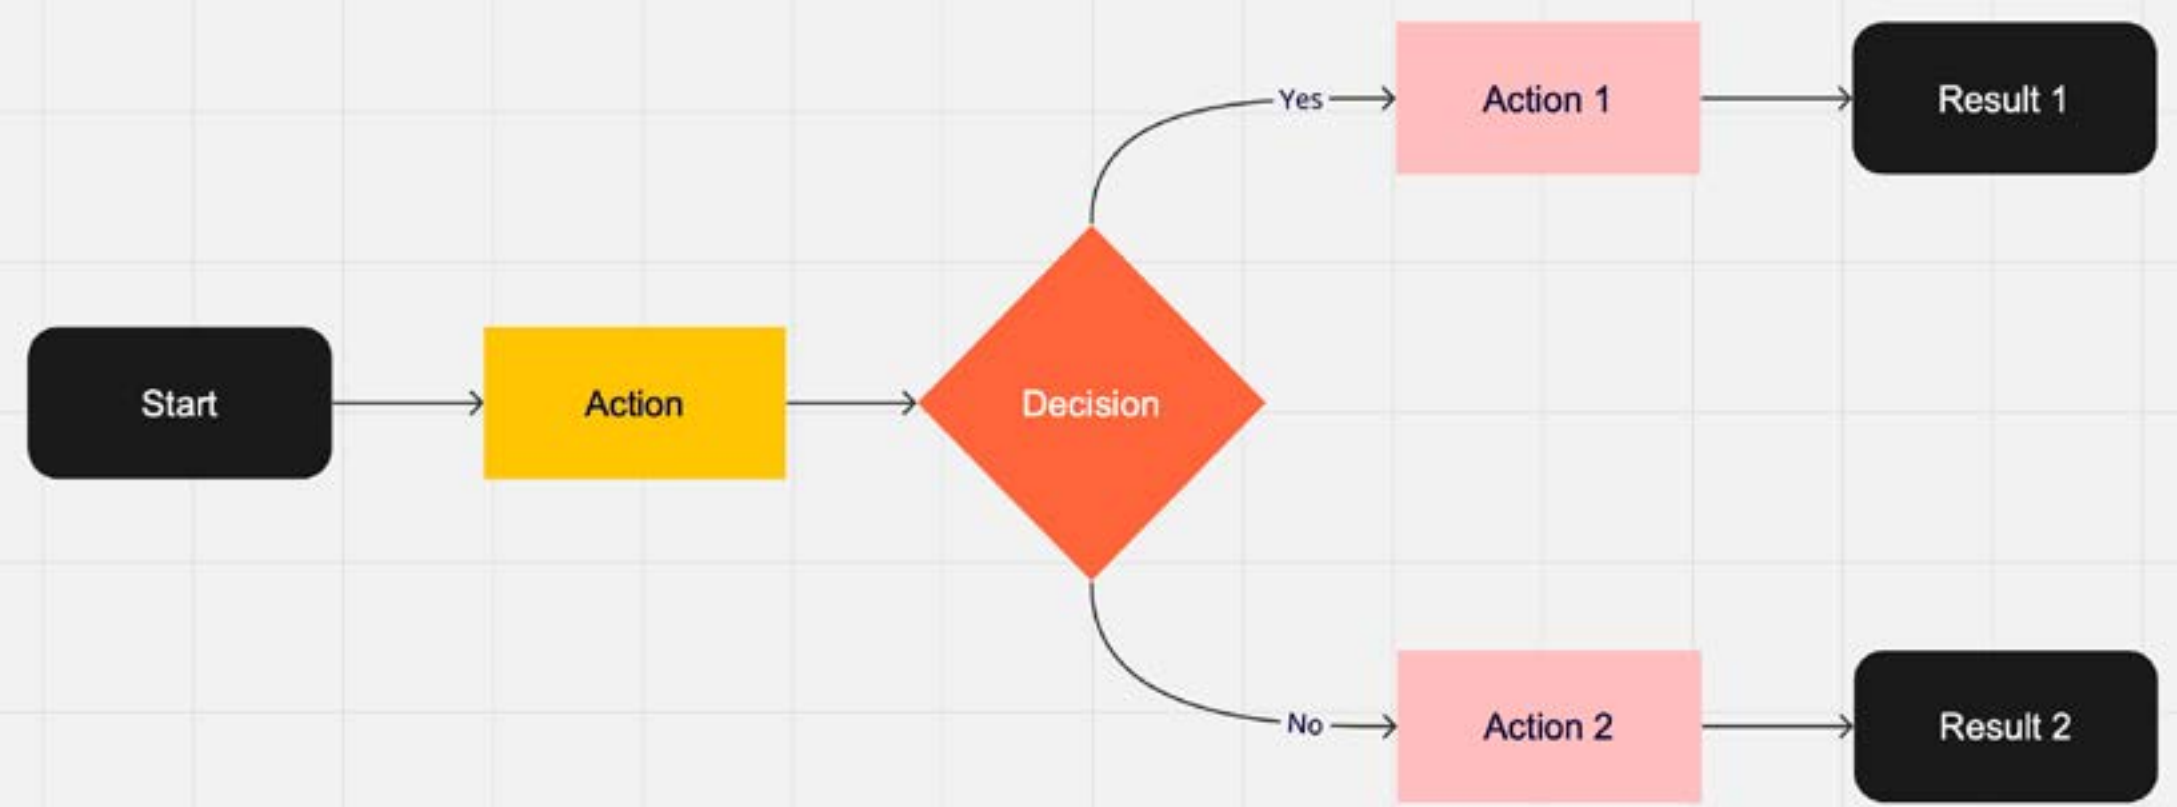

miro

white board

kostenlos

zoombar

zusammenarbeit an einem board

brainstorming und kommunikation

organisation

vorlagen an sämtlichen diagrammen
und übersichten

-> team arbeit

tools

mind map

flow chart

timeline

diagramme und tabellen

icebreaker

Head

Character MIX & MATCH

Pick one of the cards and build your character using the individual parts. Don't forget to add your name!

Daniel Bob You?

Try it out!

Press **CMD + D** to duplicate an element from the character library. Reorder parts by **right clicking** and then using "Bring to front".