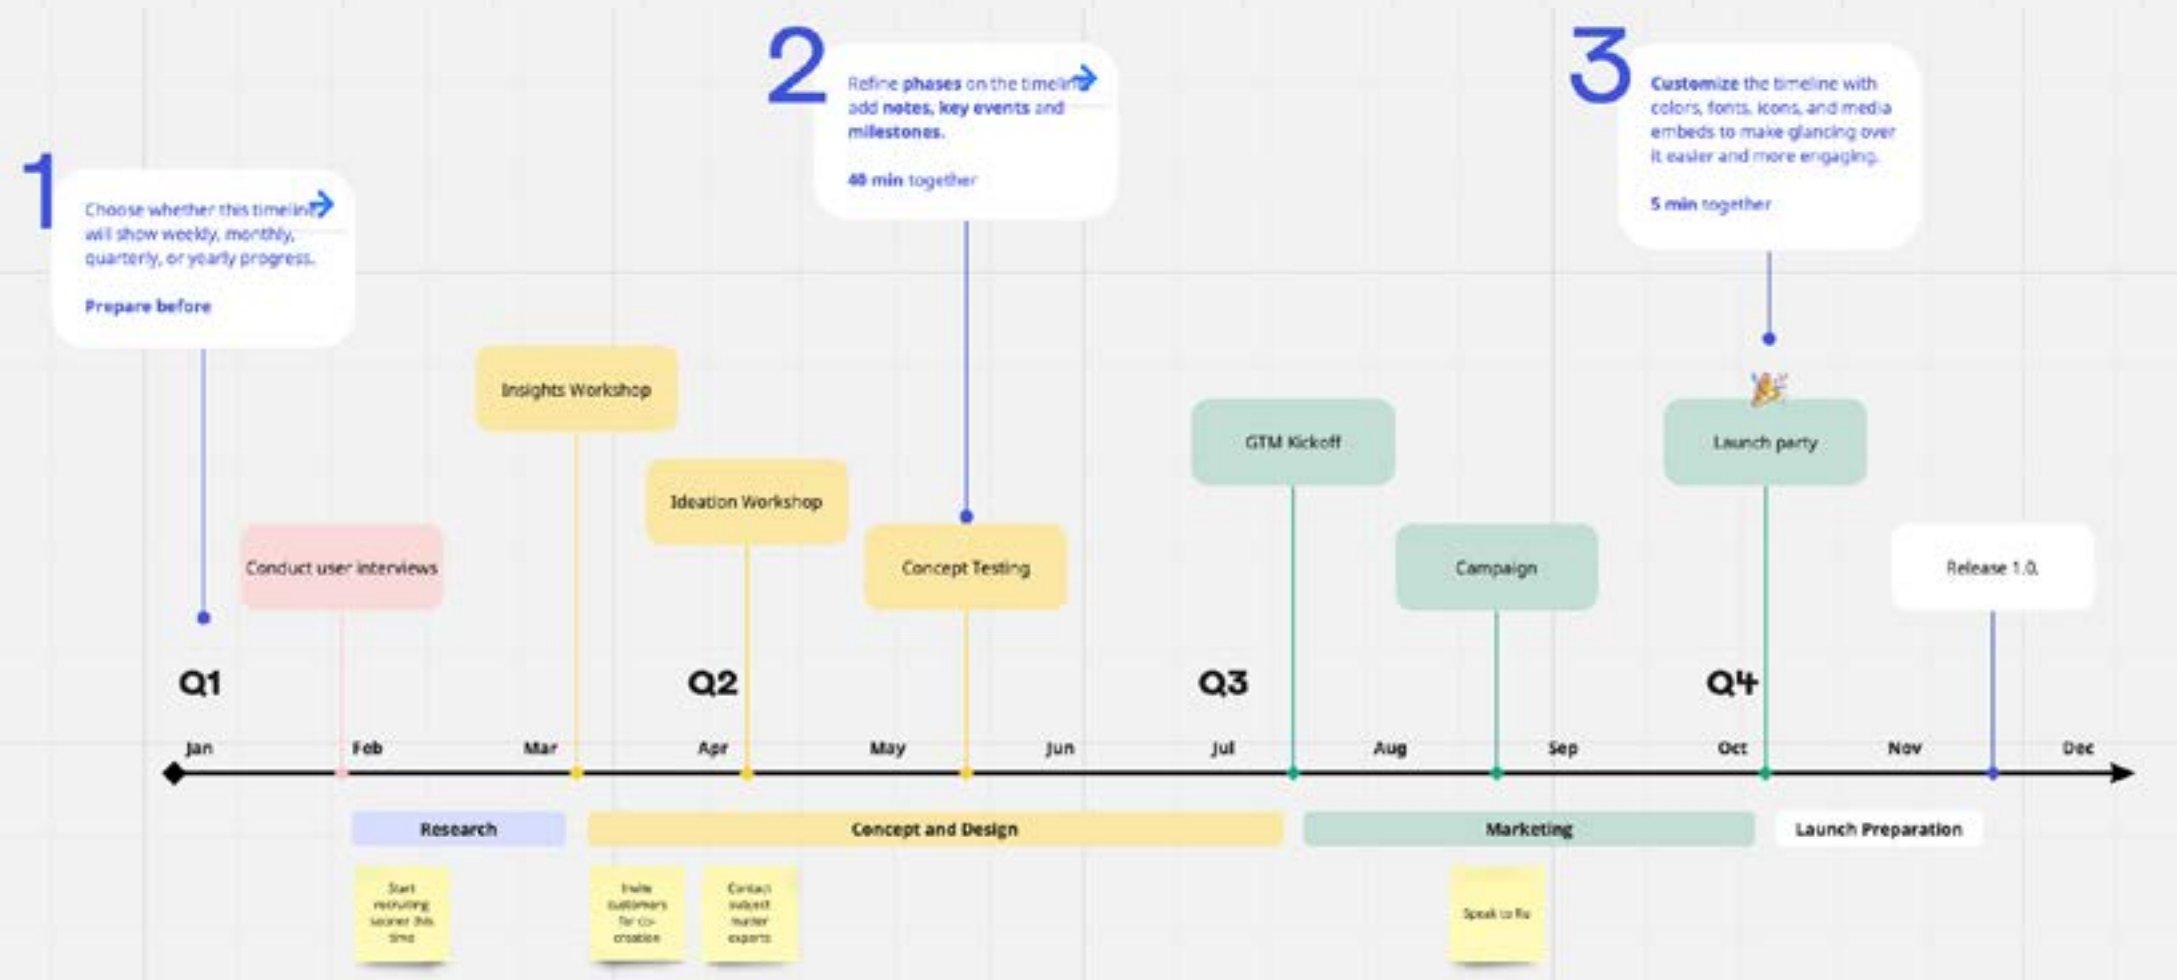

miro

white board

kostenlos

zoombar

zusammenarbeit an einem board

brainstorming und kommunikation

organisation

vorlagen an sämtlichen diagrammen
und übersichten

-> team arbeit

tools

mind map

flow chart

timeline

diagramme und tabellen

icebreaker

Head

Character MIX & MATCH

Pick one of the cards and build your character using the individual parts. Don't forget to add your name!

Daniel Bob You?

Try it out!

Press **CMD + D** to duplicate an element from the character library. Reorder parts by **right clicking** and then using "Bring to front".